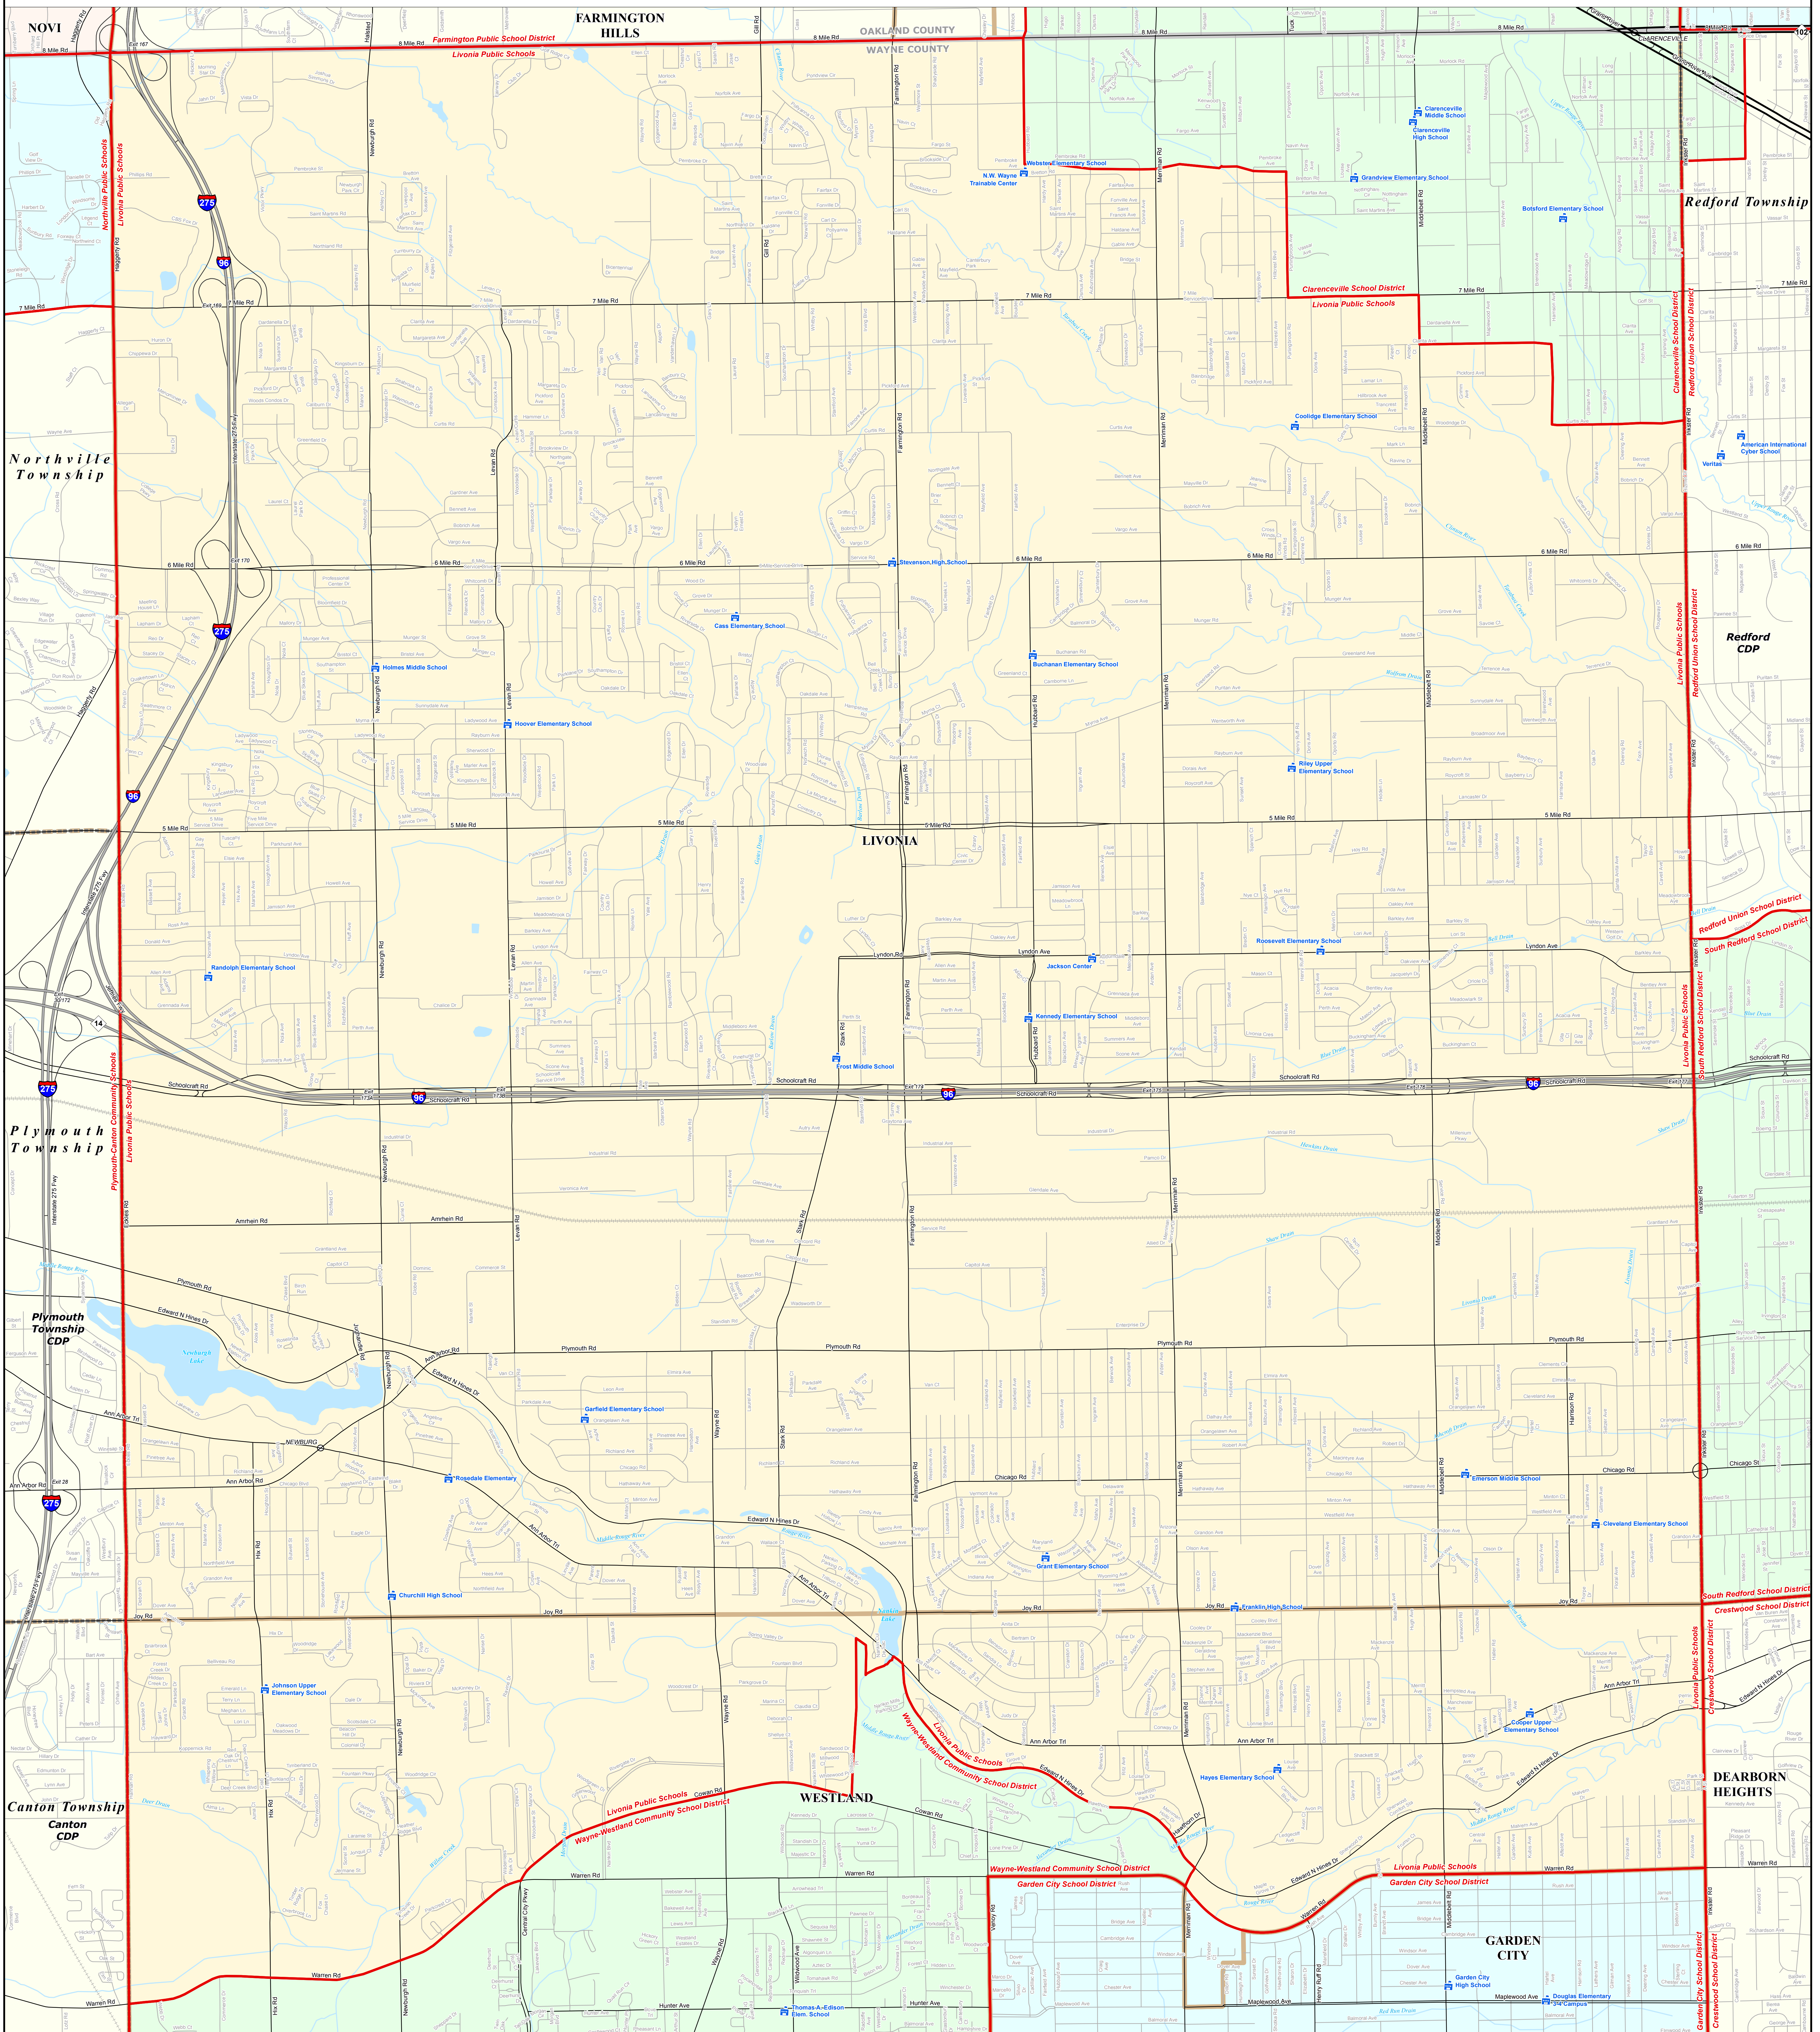

LIVONIA PUBLIC SCHOOLS

Wayne RESA

0 0.25 0.5 1 Miles

*Note: Non K-12 School Districts identified with Asterisk (*) in Name

All information presented in this publication is in the public domain and may be reproduced, reprinted, and redistributed as desired.

11/14/13

Legend	
School District	School
County	Water Feature
City	River, Stream, or Drain
Township	Railroad
Village	Freeway
Census Designated Place	Highway
	Primary Road
	Local Road

Source: Michigan Geographic Framework, v13a